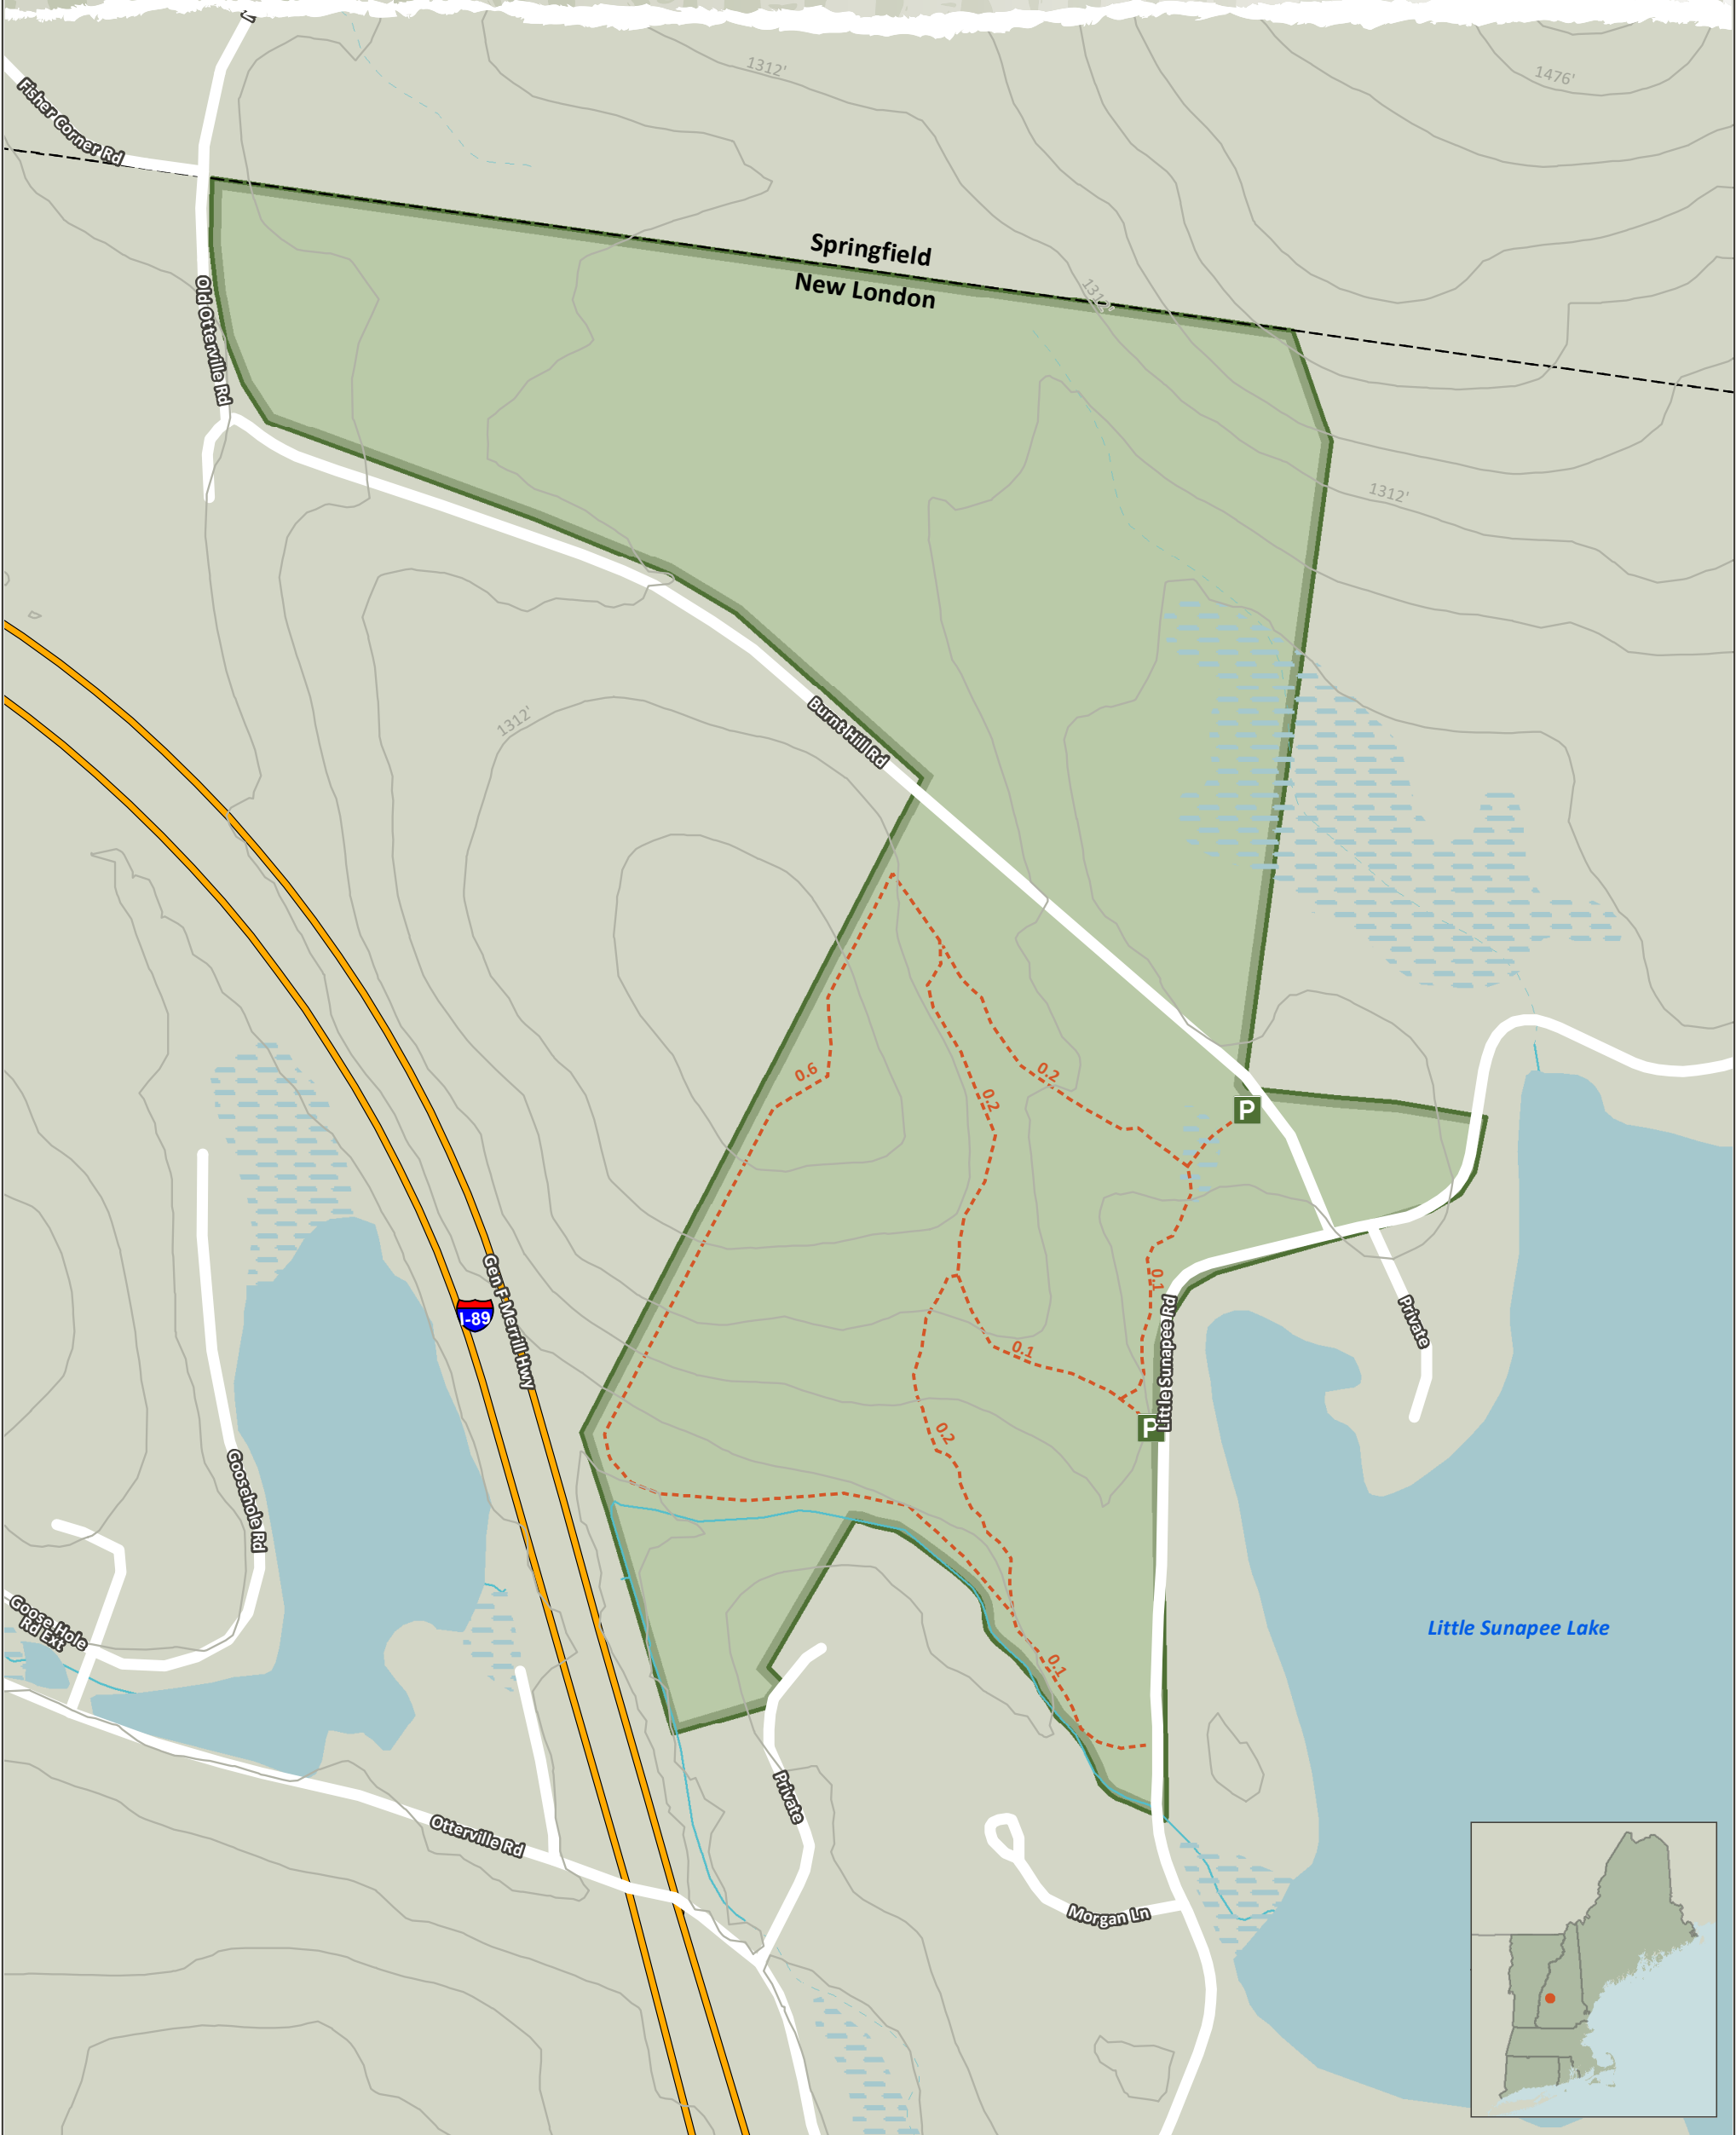

Little Sunapee Associates Forest

New London, NH - 135 Acres

Community Forest Recreation Map

NEW ENGLAND
FORESTRY
FOUNDATION

LEGEND

- NEFF Forest
- Trails
- Roadside Parking
- Open Water
- Wetlands
- Perennial Streams
- Contours (33 ft)

NOTES

Refer to the NEFF website for Community Forest recreation guidelines and regulations.

Trail distances are shown in miles.

Credits:
ESRI 'Terrain Base' map service

Date: 9/19/2023

0 200 400 800 Feet