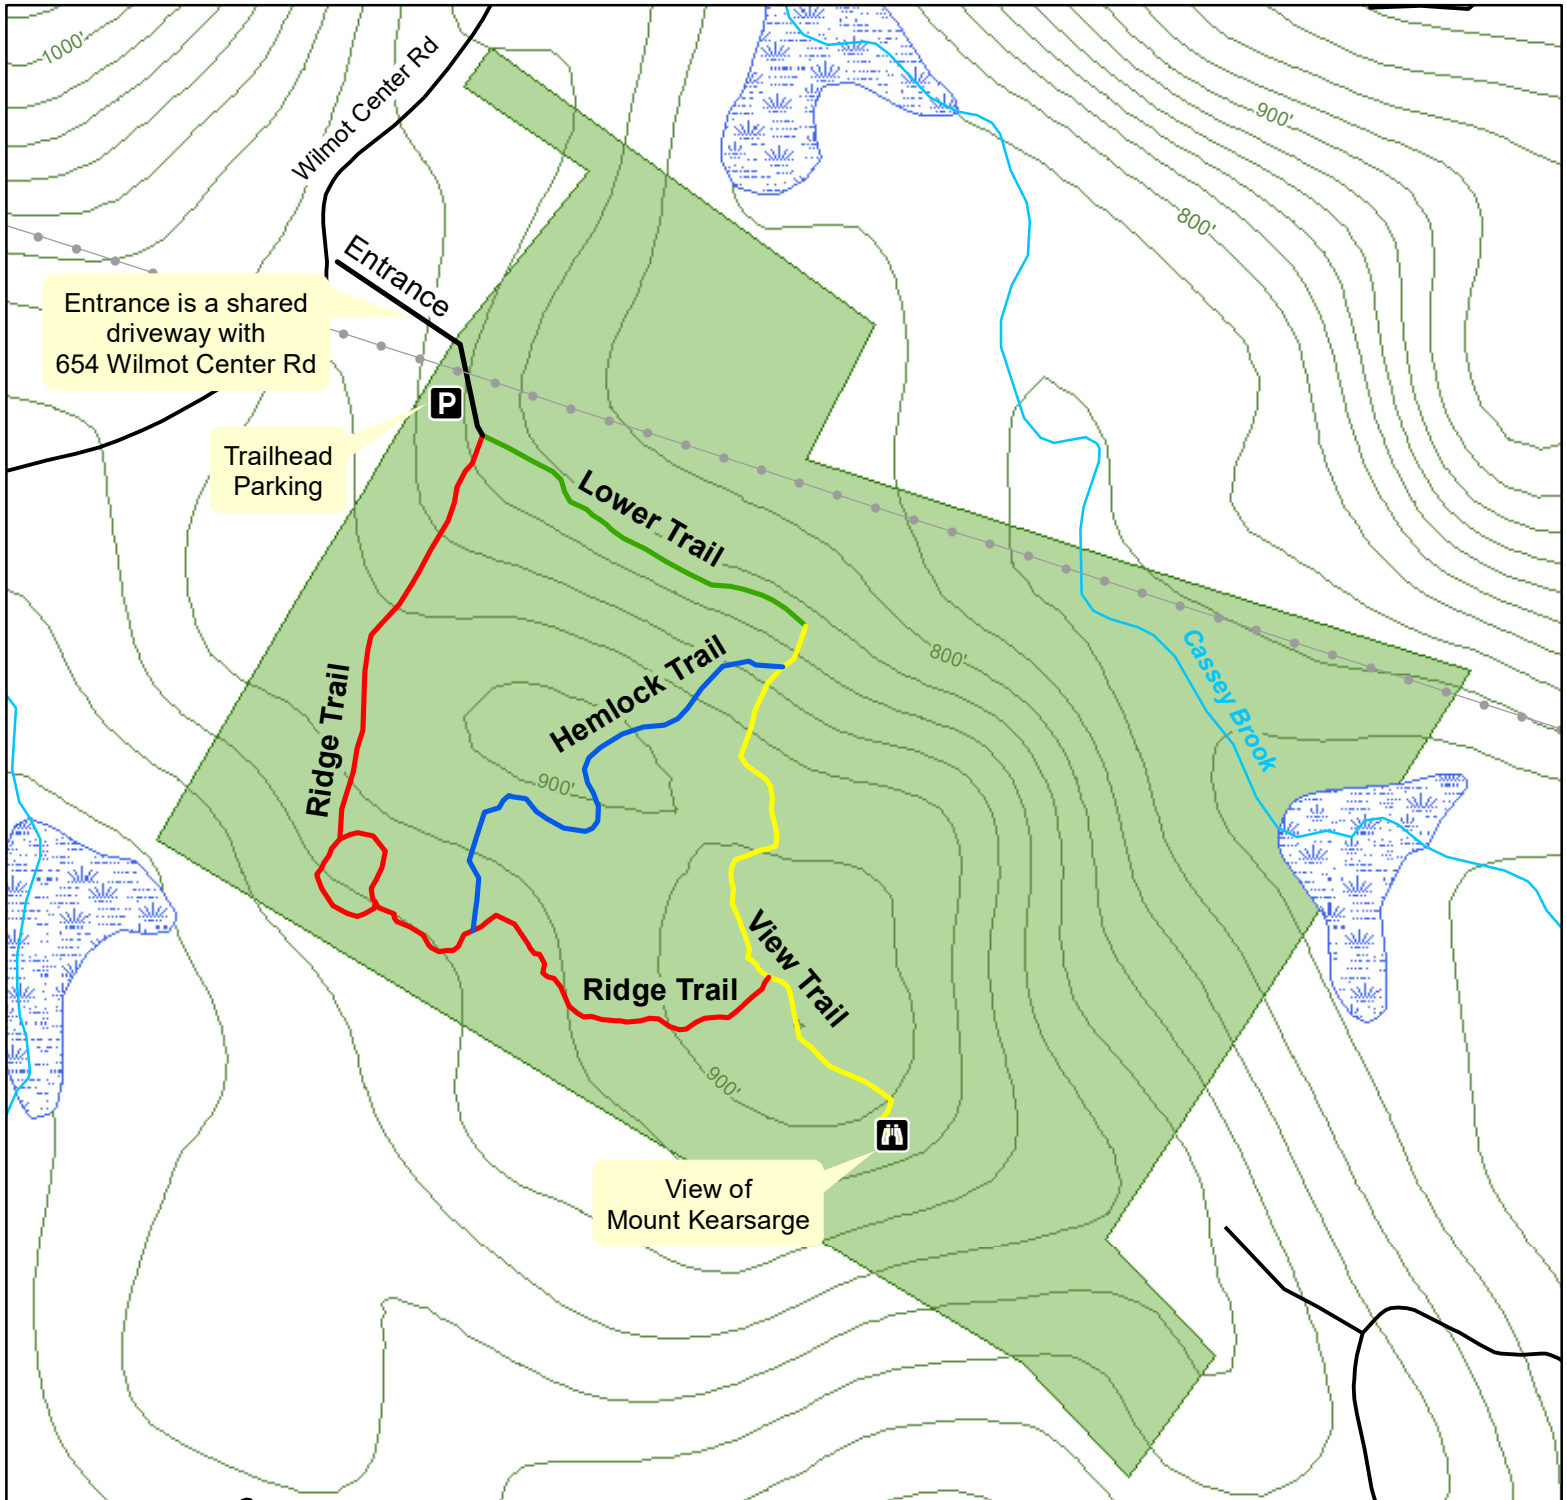

Cassey Brook Preserve

201 acres, Wilmot, NH

Legend

- | | |
|--------------|------------------------|
| Roads | Trails |
| Utility Line | Entrance |
| Stream/River | Hemlock Trail (0.3 mi) |
| Swamp/Marsh | Lower Trail (0.2) |
| | Ridge Trail (0.7) |
| | View Trail (0.4) |

N

All representations of property boundaries are approximate.
Map Updated February 2022