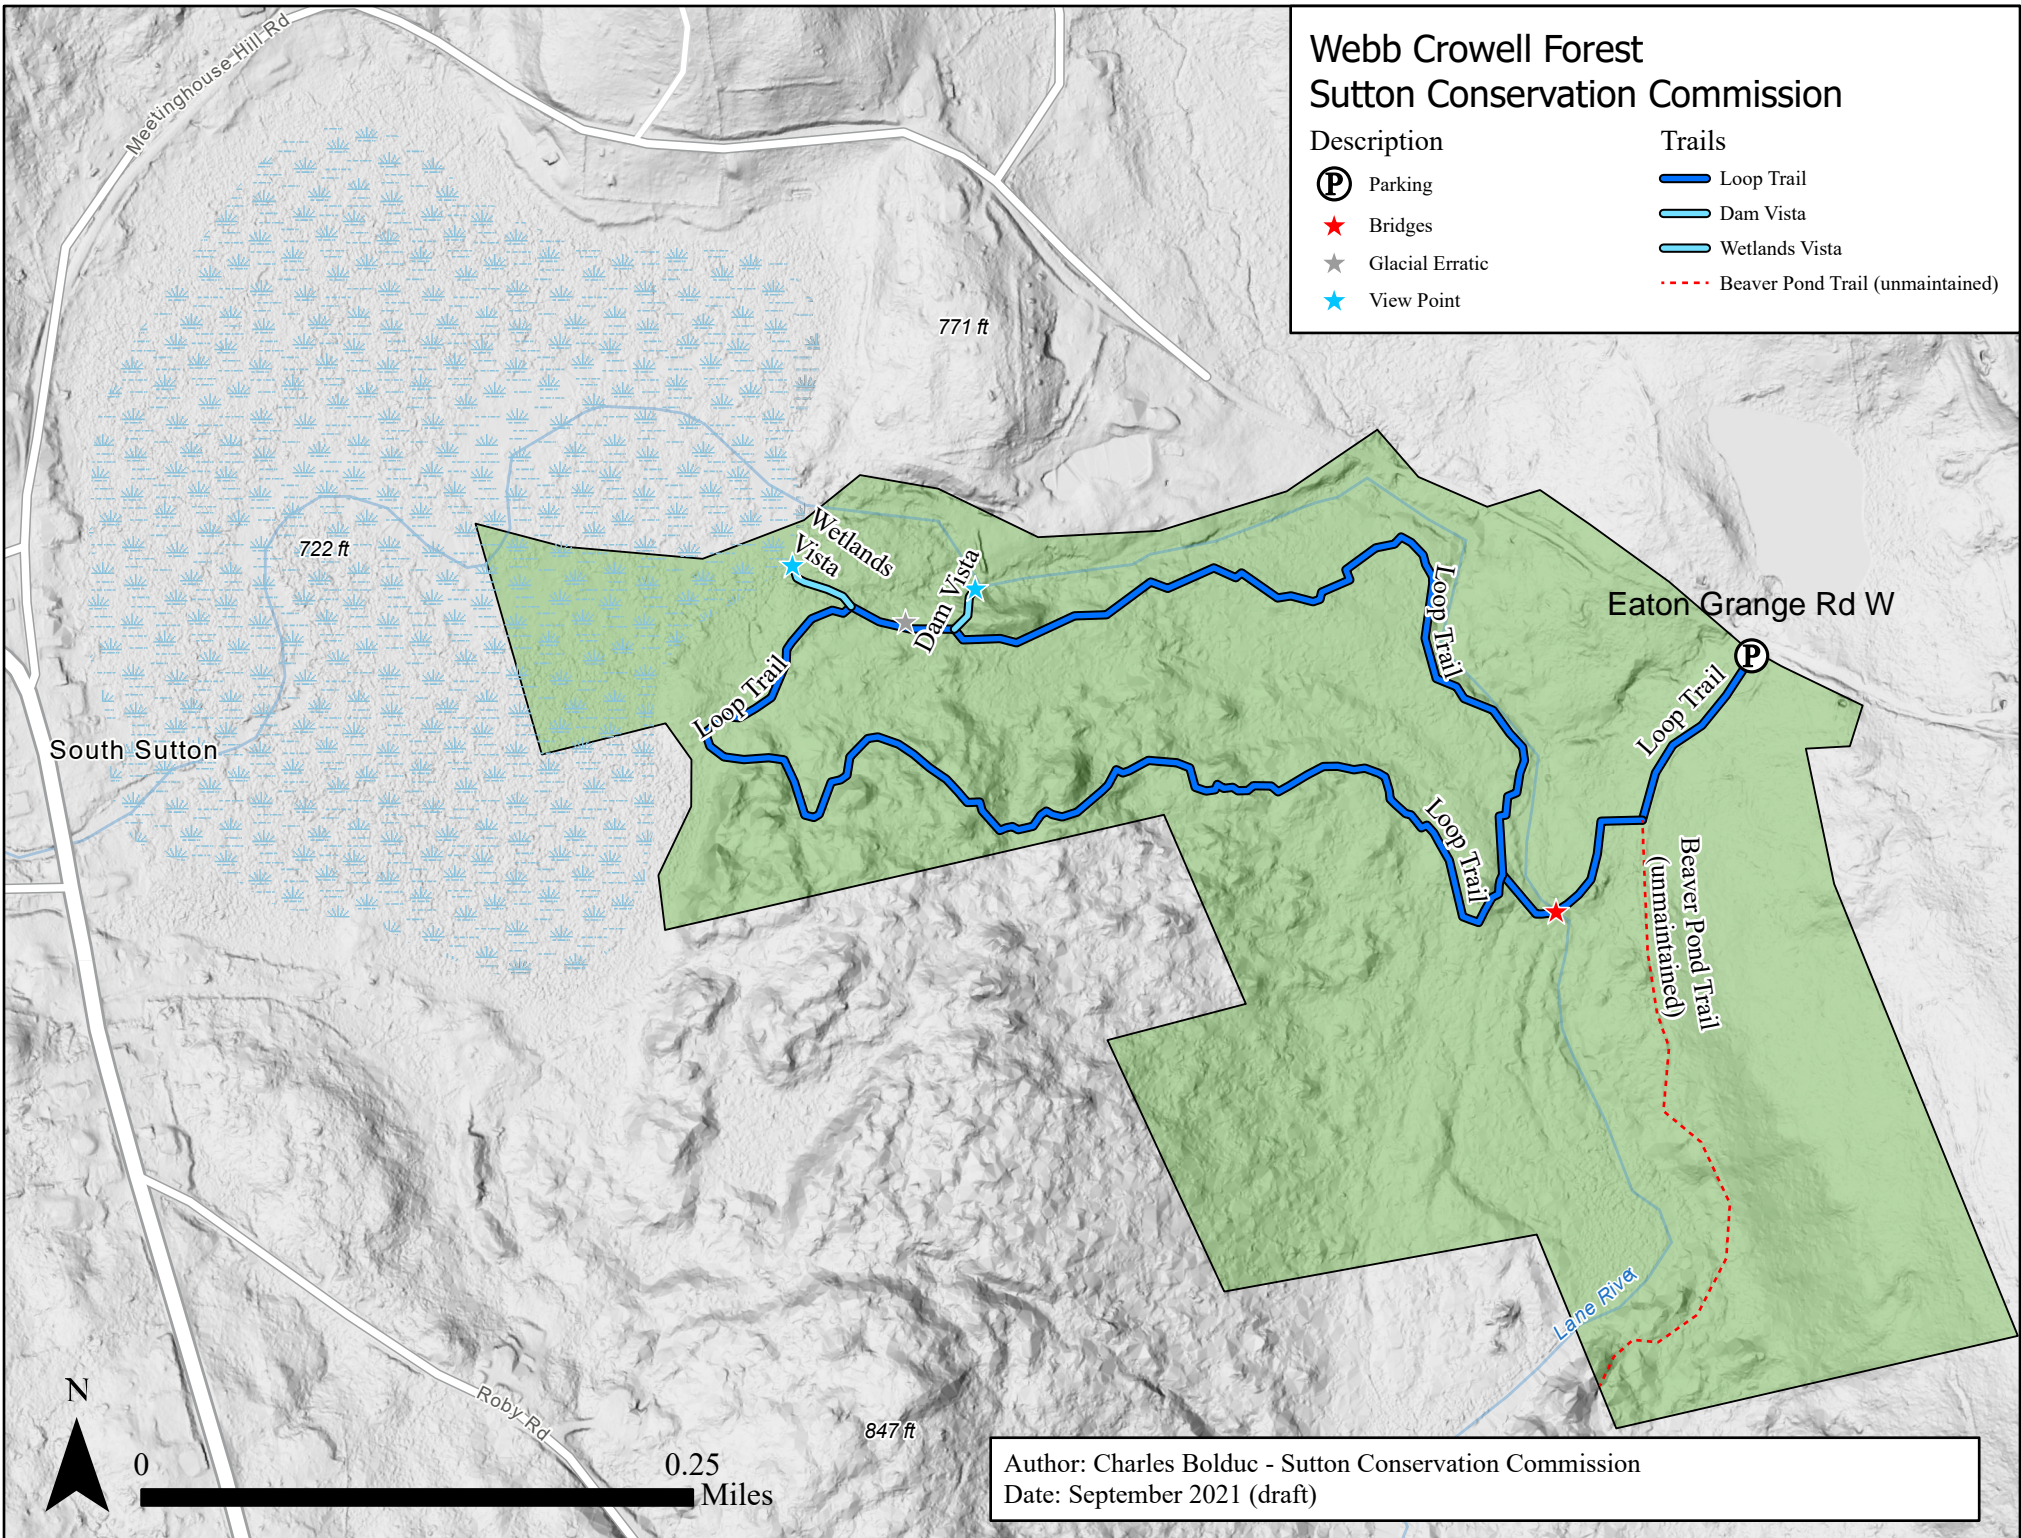

Webb Crowell Forest Sutton Conservation Commission

Description

-  Parking
-  Bridges
-  Glacial Erratic
-  View Point

Trails

-  Loop Trail
-  Dam Vista
-  Wetlands Vista
-  Beaver Pond Trail (unmaintained)