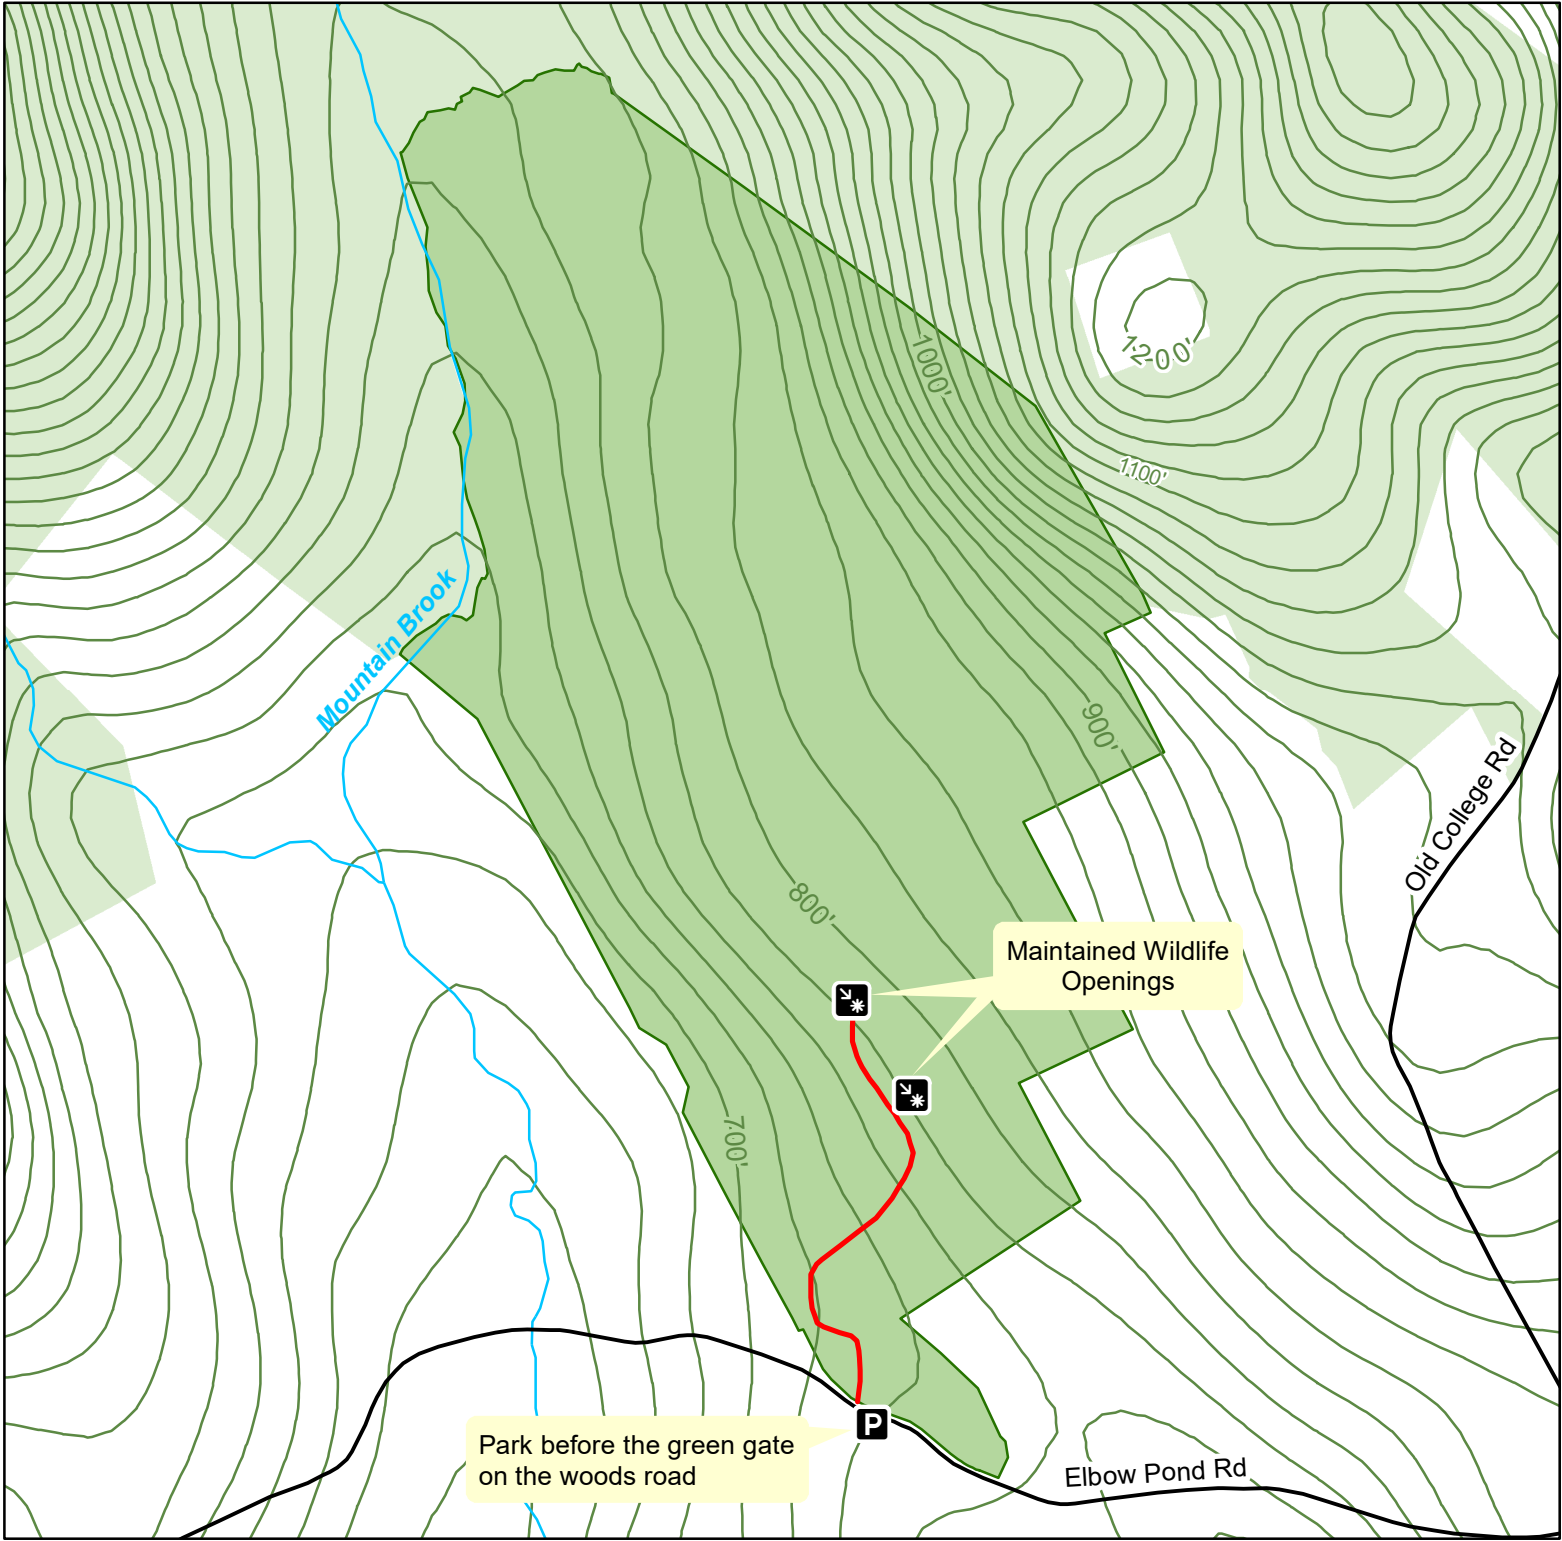

Mountain Brook Forest Preserve

Legend

- Trail (0.4 miles one way)
- Stream/River
- Other Conserved Lands
- Roads

N

All representations of property boundaries are approximate.
Map Updated March 2021